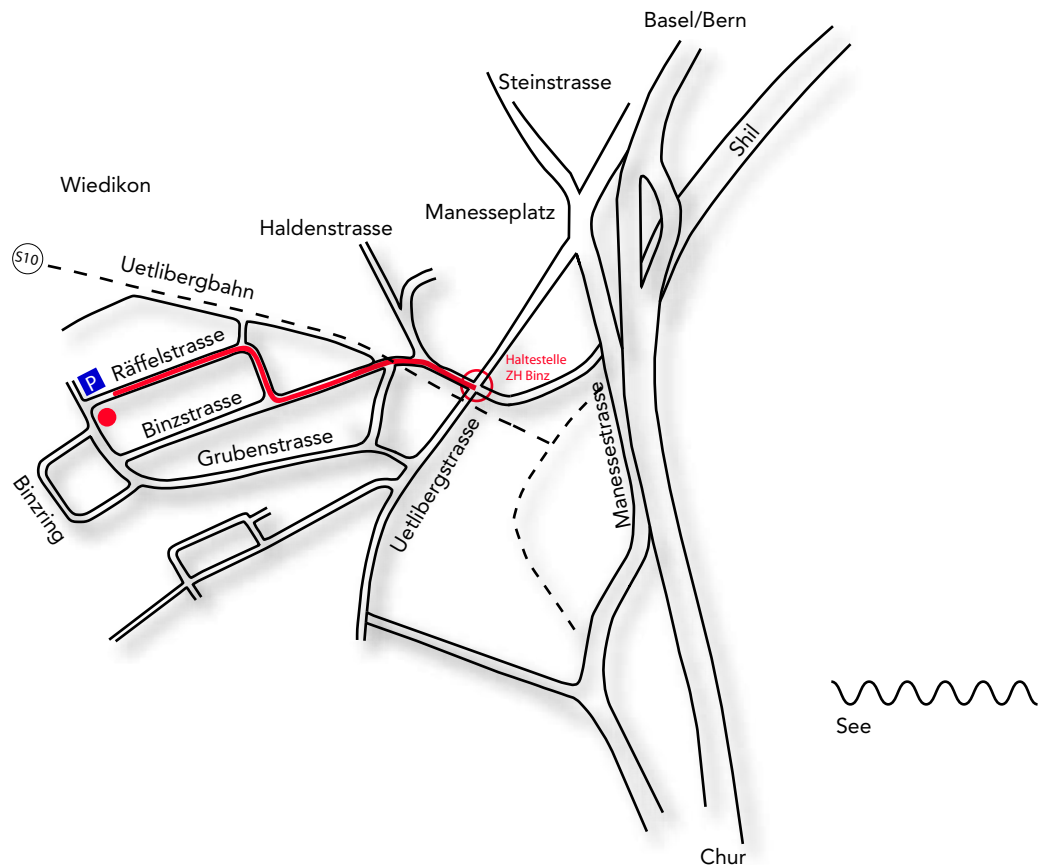

- **Directions for taking public transportation «Zürcher Verkehrsverbund» (ZVV) from Zurich Main Station («Bahnhofplatz» tram stop) to Open Systems AG, Räffelstrasse 29, 3rd Fl., 8045 Zurich**

Route No. 1

Take tram no. 14 (direction «Triemli») and exit at «Bahnhof Wiedikon» (5th stop). From «Bahnhof Wiedikon» take bus no. 76 and exit at bus stop «Grubenstrasse» (5th stop). The «Binz» bus stop is situated on Räffelstrasse approx. 20m from Open Systems' main entrance. Open Systems is on the 3rd floor.

Route No. 2

Take commuter train (S-Bahn) S 10 (direction «Uetliberg») and exit at «Binz» (2nd Stop). Follow the rail track direction «Uetliberg». After approx 50m, cross the tracks and follow Binzstrasse until you reach Räffelstrasse. Take a right into Räffelstrasse and follow it for 100m to house no. 29 on the left. Open Systems is on the 3rd floor.